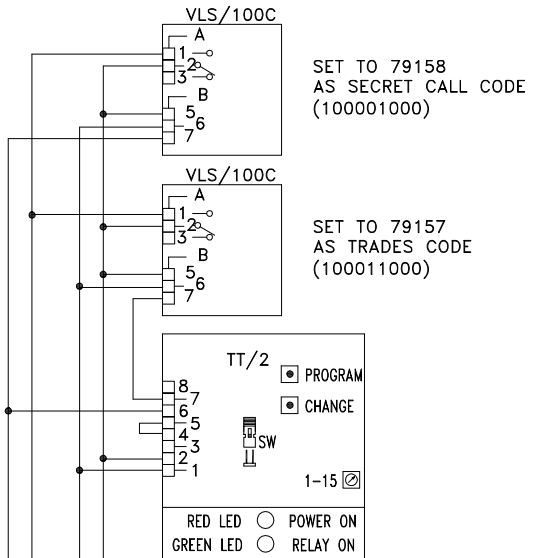

TO FURTHER PHONES  
AND CD204'S AS REQ.

NOTE:  
THIS DRAWING INDICATES AND ASSUMES THE  
USE OF 0.5MMSQ CSA PARALLEL CORES.  
THIS IS NOT TELECOM OR ALARM CABLE SPEC.  
INSTALLERS SHOULD BE AWARE THAT HIGH  
METERAGE OF SUCH INCORRECT CABLE SPEC  
CAN CAUSE DIGITAL SIGNALING PROBLEMS.

5 CORES 0.5MMSQ

SET TO 79158  
AS SECRET CALL CODE  
(10001000)

SET TO 79157  
AS TRADES CODE  
(100011000)

8 CORES @ 0.5mmsq  
+ 2 CORES @ 1.0mmsq (FOR 150M)

DOOR RELEASE 12VAC/DC  
FAIL LOCKED

BPT (UK) LTD.  
HERTS. ENGLAND

PREPARED FOR  
INSTALLER INFORMATION

DATE: 09/11/05

DRAWN: RC

REVISED:

DRAWING TITLE: 1 x VR DIGITAL AUDIO ENTRY PANEL WITH TRADES  
& CODED ENTRY CALLING NOVA AUDIO RECEIVERS

DRAWING No: B-XV1NNLTTLV(AUD)