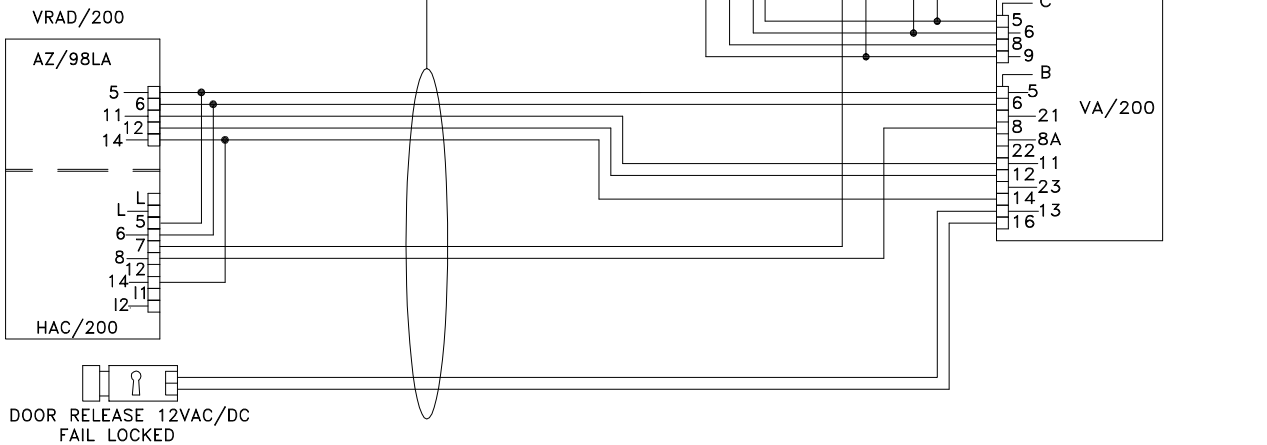

TO FURTHER PHONES  
AND CD204'S AS REQ.

NOTE:  
THIS DRAWING INDICATES AND ASSUMES THE  
USE OF 0.5MMSQ CSA PARALLEL CORES.  
THIS IS NOT TELECOM OR ALARM CABLE SPEC.  
INSTALLERS SHOULD BE AWARE THAT HIGH  
METERAGE OF SUCH INCORRECT CABLE SPEC  
CAN CAUSE DIGITAL SIGNALING PROBLEMS.

5 CORES 0.5MMSQ

SET TO 79158  
AS SECRET CALL CODE  
(10001000)

SET TO 79157  
AS TRADES CODE  
(100011000)

8 CORES @ 0.5mmsq  
+ 2 CORES @ 1.0mmsq (FOR 150M)

DOOR RELEASE 12VAC/DC  
FAIL LOCKED

BPT (UK) LTD.  
HERTS. ENGLAND

PREPARED FOR  
INSTALLER INFORMATION

DATE: 09/11/05

DRAWN: RC

REVISED:

DRAWING TITLE: 1 x VR DIGITAL AUDIO ENTRY PANEL WITH TRADES  
& CODED ENTRY CALLING NOVA AUDIO RECEIVERS

DRAWING No: B-XV1NNLTTLV(AUD)