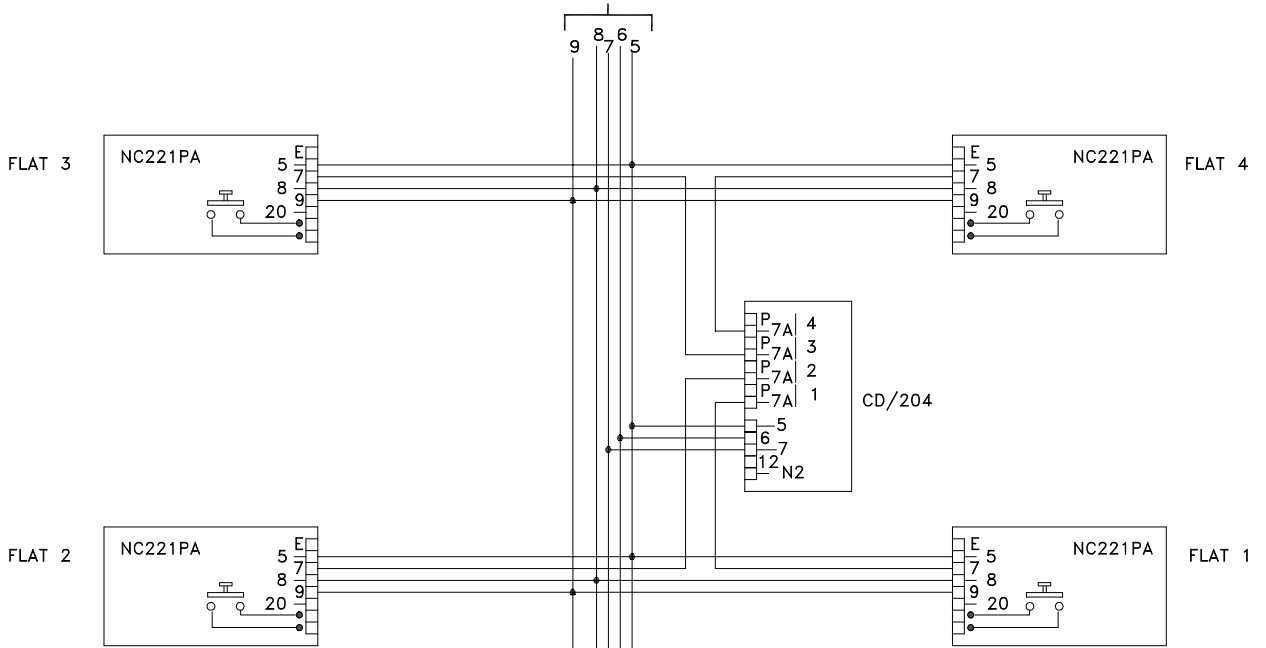

TO FURTHER PHONES  
AND CD204'S AS REQ.

NOTE:  
THIS DRAWING INDICATES AND ASSUMES THE  
USE OF 0.5MMSQ CSA PARALLEL CORES.  
THIS IS NOT TELECOM OR ALARM CABLE SPEC.  
INSTALLERS SHOULD BE AWARE THAT HIGH  
METERAGE OF SUCH INCORRECT CABLE SPEC  
CAN CAUSE DIGITAL SIGNALING PROBLEMS.

5 CORES 0.5MMSQ

SET TO 79158  
AS SECRET CALL CODE  
(10001000)

SET TO 79157  
AS TRADES CODE  
(100011000)

8 CORES @ 0.5mmsq  
+ 2 CORES @ 1.0mmsq (FOR 150M)

DOOR RELEASE 12VAC/DC  
FAIL LOCKED

BPT (UK) LTD.  
HERTS. ENGLAND

PREPARED FOR  
INSTALLER INFORMATION

DATE: 09/11/05

DRAWN: RC

REVISED:

DRAWING TITLE: 1 x VR DIGITAL AUDIO ENTRY PANEL WITH TRADES  
& CODED ENTRY CALLING NOVA AUDIO RECEIVERS

DRAWING No: B-XV1NNLTTLV(AUD)